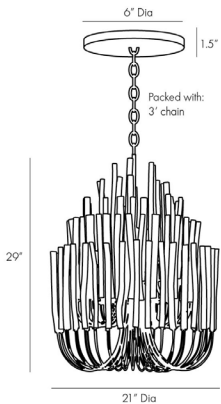

ARTERIOS

TILDA SMALL CHANDELIER

89483
H: 30 IN, Dia: 21.00 IN
Black Stained Wood, Black
Contract Suitable As Is

This rustically refined chandelier instantly transforms a space. The multi-tiered form features wooden dowels, finished in black, on curved and pliable iron arms. During installation, please ensure that all bulbs are not touching the dowels. If they are, gently press the arm one inch away from bulb to allow heat to properly disperse. Additional chain available (CHN-242). Finish will vary. Due to the organic nature of the wood used

APPEARANCE

Material	Iron, Wood
Material Type	Agarwood
Finish	Black
Finish Will Vary	true
Top Coat/Sealant	true

DIMENSIONS

Chandelier	H: 29 IN, Dia: 21.00 IN
Minimum Hanging Height	30 IN
Maximum Hanging Height	66 IN
Canopy	H: 1.5 IN, Dia: 6.00 IN

WIRING

Rating	Indoor Only
Cord	10 FT, Clear/Silver, SVT
Socket	5, Type B - E12
Maximum Watt	40
Voltage	110-120 V

CERTIFICATIONS

Cerifications	Mexico Australia, EU, United Kingdom, Middle East, United States, Canada
---------------	---

COMPLIANCY

UL/ETL	Yes
CB	Yes
RoHS	true

SHIPPING

Product Weight	21 LBS
Gross Weight 1	27 LBS
Shipping Box 1	H: 30.5 IN, L: 21 IN, W: 21 IN

REPLACEMENT PARTS

Replacement Part 1	CHN-242
Replacement Part 1 Dim	3' chain
Replacement Part 2	CANOPY-522
Replacement Part 2 Dim	1" X 5"